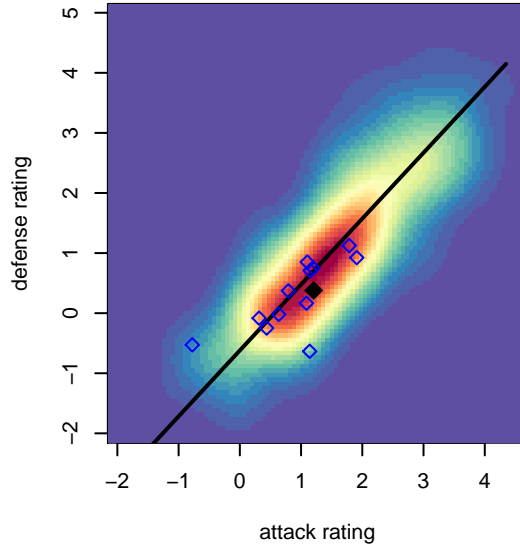

Idaho Rush Azul B03

Idaho Rush Soccer
 Boise, ID
 B03 total strength=1028
 attack=3.34 defense=1.46
 fall league = Idaho D3 Div 2 East U14
 spr league = Spr Idaho D3 U14 Div 2

alt names used:
 IDAHO RUSH AZUL (2003) (ID)
 IDAHO RUSH AZUL (2003)
 IDAHO RUSH AZUL (2003)

Venues played:
 2016 Idaho D3 Division 2 East U14
 2016 GEM State Challenge U14 U14
 2016 Spr Idaho D3 U14 Division 2
 2016 Performance Cup U13/14B Silver (2004/2)

Idaho Rush Azul B03
 Dots are actual minus expected GF (blue circles) and GA (red triangles).
 Blue line is smoothed change in attack strength. Red is smoothed change in defense strength.

**attack and defense variance (black dot)
relative to other teams
and top 10 in region**

**attack and defense rating
relative to others at age
and all opponents in last 13 months**

Performance relative to 13 month average