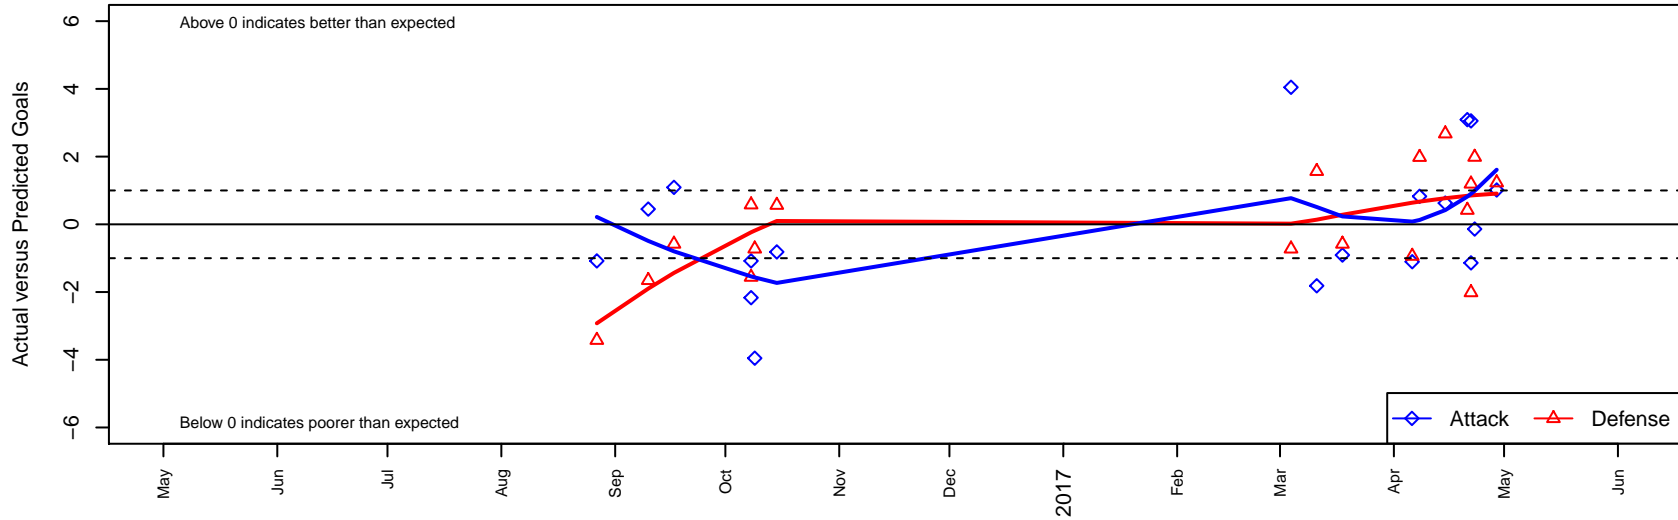

Idaho Rush Azul B03

Idaho Rush Soccer
 Boise, ID
 B03 total strength=1028
 attack=3.34 defense=1.46
 fall league = Idaho D3 Div 2 East U14
 spr league = Spr Idaho D3 U14 Div 2

alt names used:
 IDAHO RUSH AZUL (2003) (ID)
 IDAHO RUSH AZUL (2003)
 IDAHO RUSH AZUL (2003)

Venues played:
 2016 Idaho D3 Division 2 East U14
 2016 GEM State Challenge U14 U14
 2016 Spr Idaho D3 U14 Division 2
 2016 Performance Cup U13/14B Silver (2004/2)

Idaho Rush Azul B03
 Dots are actual minus expected GF (blue circles) and GA (red triangles).
 Blue line is smoothed change in attack strength. Red is smoothed change in defense strength.

**attack and defense variance (black dot)
relative to other teams
and top 10 in region**

**attack and defense rating
relative to others at age
and all opponents in last 13 months**

Performance relative to 13 month average