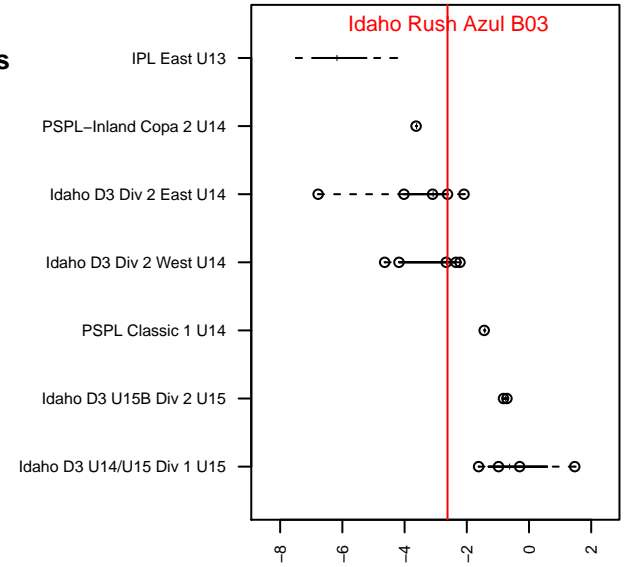

Idaho Rush Azul B03

Idaho Rush Soccer
 Boise, ID
 B03 total strength=1028
 attack=3.34 defense=1.46
 fall league = Idaho D3 Div 2 East U14
 spr league = Spr Idaho D3 U14 Div 2

alt names used:
 IDAHO RUSH AZUL (2003) (ID)
 IDAHO RUSH AZUL (2003)
 IDAHO RUSH AZUL (2003)

Venues played:
 2016 Idaho D3 Division 2 East U14
 2016 GEM State Challenge U14 U14
 2016 Spr Idaho D3 U14 Division 2
 2016 Performance Cup U13/14B Silver (2004/2)

Idaho Rush Azul B03
 Dots are actual minus expected GF (blue circles) and GA (red triangles).
 Blue line is smoothed change in attack strength. Red is smoothed change in defense strength.

**attack and defense variance (black dot)
relative to other teams
and top 10 in region**

**attack and defense rating
relative to others at age
and all opponents in last 13 months**

Performance relative to 13 month average