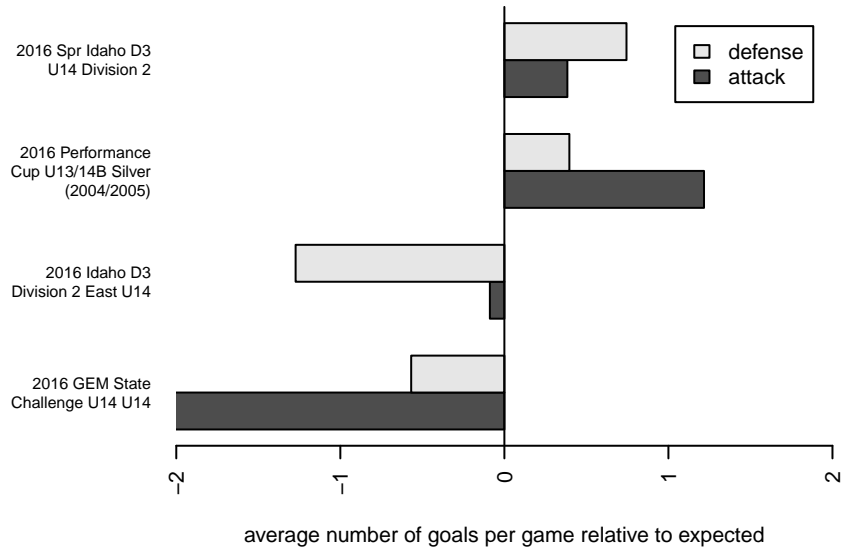

Venues played:
 2016 Idaho D3 Division 2 East U14
 2016 GEM State Challenge U14 U14
 2016 Spr Idaho D3 U14 Division 2
 2016 Performance Cup U13/14B Silver (2004/2)

Idaho Rush Azul B03
 Dots are actual minus expected GF (blue circles) and GA (red triangles).
 Blue line is smoothed change in attack strength. Red is smoothed change in defense strength.

**attack and defense variance (black dot)
relative to other teams
and top 10 in region**

**attack and defense rating
relative to others at age
and all opponents in last 13 months**

Performance relative to 13 month average